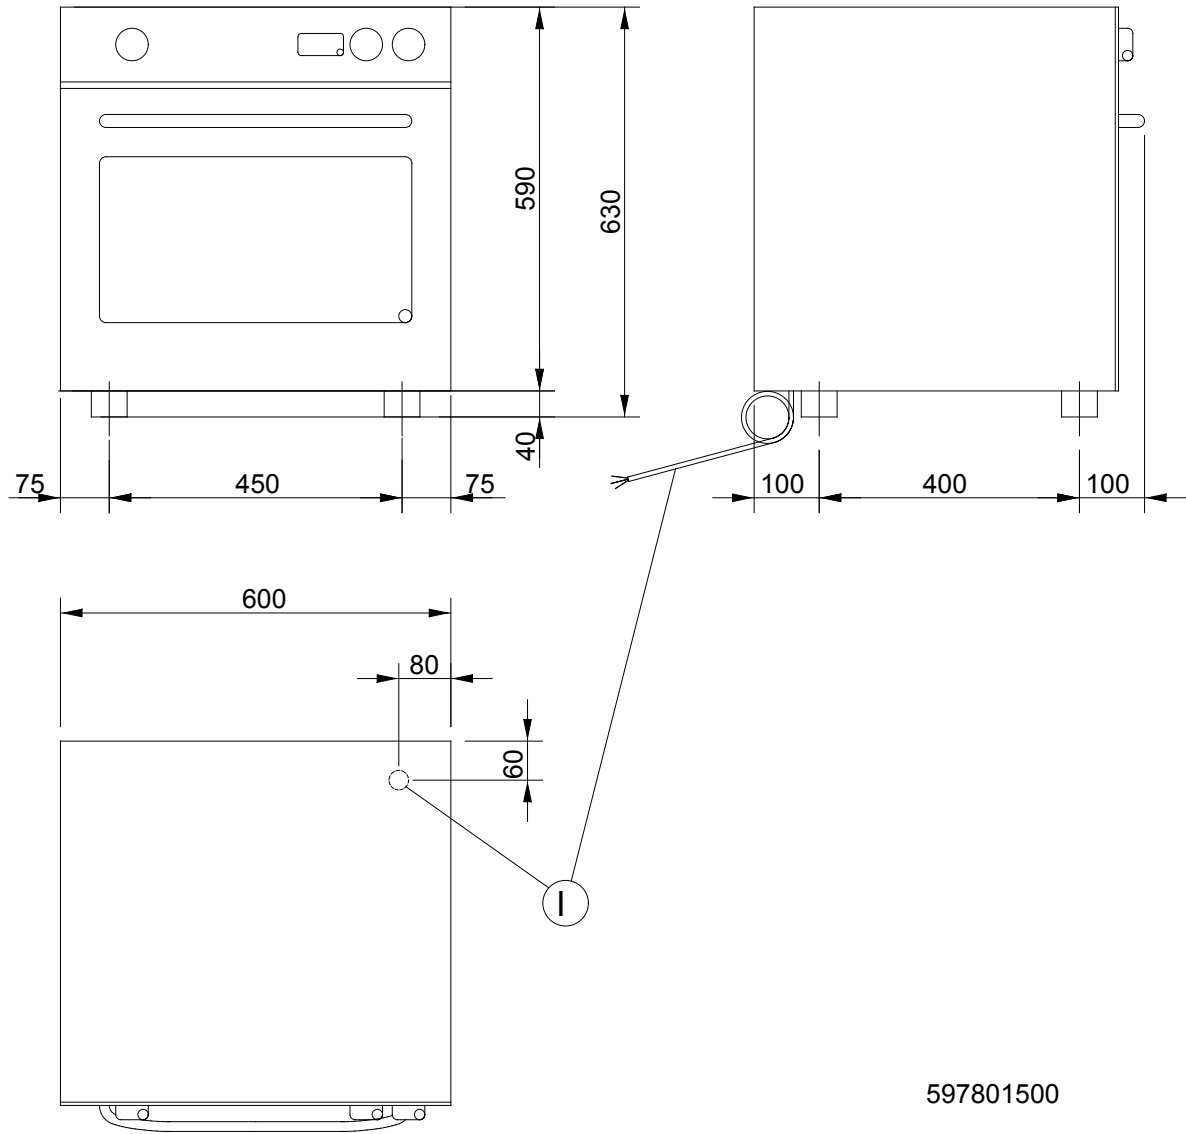

260275

EASY TO INSTALL

- Height adjustable legs.

EASY TO CLEAN

- 304 AISI stainless steel exterior with seamless joints in the oven cavity.
- Cavity made from enameled steel.
- IPX4 Water protection.
- The racks can be easily removed without the need for special tools.

EASY TO USE

- Maximum temperature of 230°C.
- Cavity lighting and "crosswise" pan supports allow clear and unobstructed view to the products which are cooking.
- Unique air-flow system guarantees perfect distribution of heat throughout the oven cavity.

Electrolux

597801500

	FCE04L 260274	FCE043L 260275
LEGEND		
I - Electrical connection	230 V, 1N, 50/60	230 V, 1N, 50/60
TECHNICAL DATA		
Power supply	Electric	Electric
Functional level	Base; Manual	Base; Manual
Type of grids	422x370 mm	422x370 mm
Shelf capacity	4	4
Runners pitch - mm	60	60
Cooking cycles - °C		
air-convection	230	230
External dimensions - mm		
WxDxH	600, 595, 635	600, 595, 635
Power - kW		
electric	2.5	3
cooking chamber	2.5	3
Net weight - kg.	40.5	40.5
ACCESSORIES		
BAKING TRAY (422X370X20) FOR 4 GRID OVEN	921057	921057
ENAMELLED TRAY(422X370X33)FOR 4GRID OVEN	921056	921056
GRID FOR OVENS 422X370 MM	921058	921058